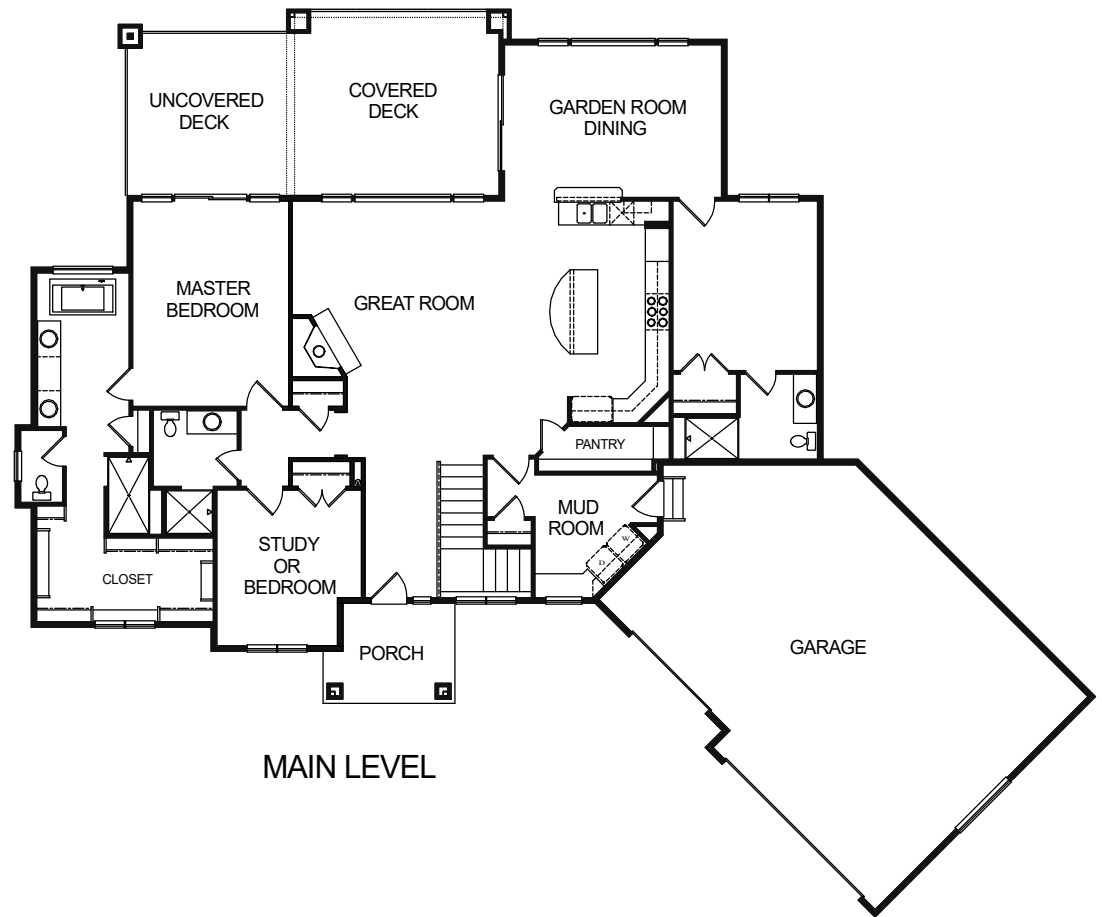

# THE SUMMERHILL

LOWER LEVEL

MAIN LEVEL

MAIN LEVEL	2,320
FINISHED LOWER LEVEL	1,732
TOTAL FINISHED	4,052
TOTAL	4640

*Alliance*  
BUILDERS

OPTIONAL FEATURES AND FINISHES MAY BE SHOWN ON THIS FLOOR PLAN