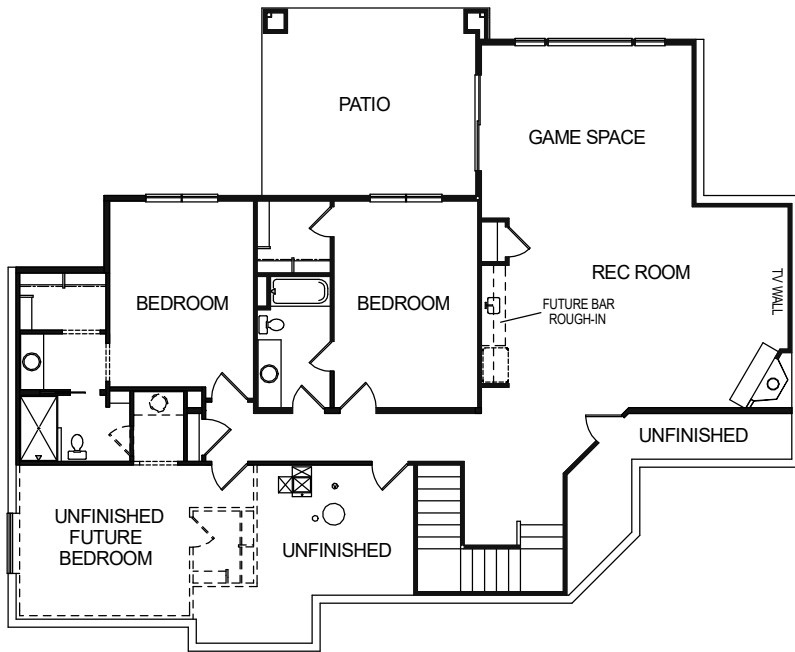

# THE SUMMERHILL

LOWER LEVEL

MAIN LEVEL

MAIN LEVEL	2,320
FINISHED LOWER LEVEL	1,732
TOTAL FINISHED	4,052
TOTAL	4640

*Alliance*  
BUILDERS

OPTIONAL FEATURES AND FINISHES MAY BE SHOWN ON THIS FLOOR PLAN