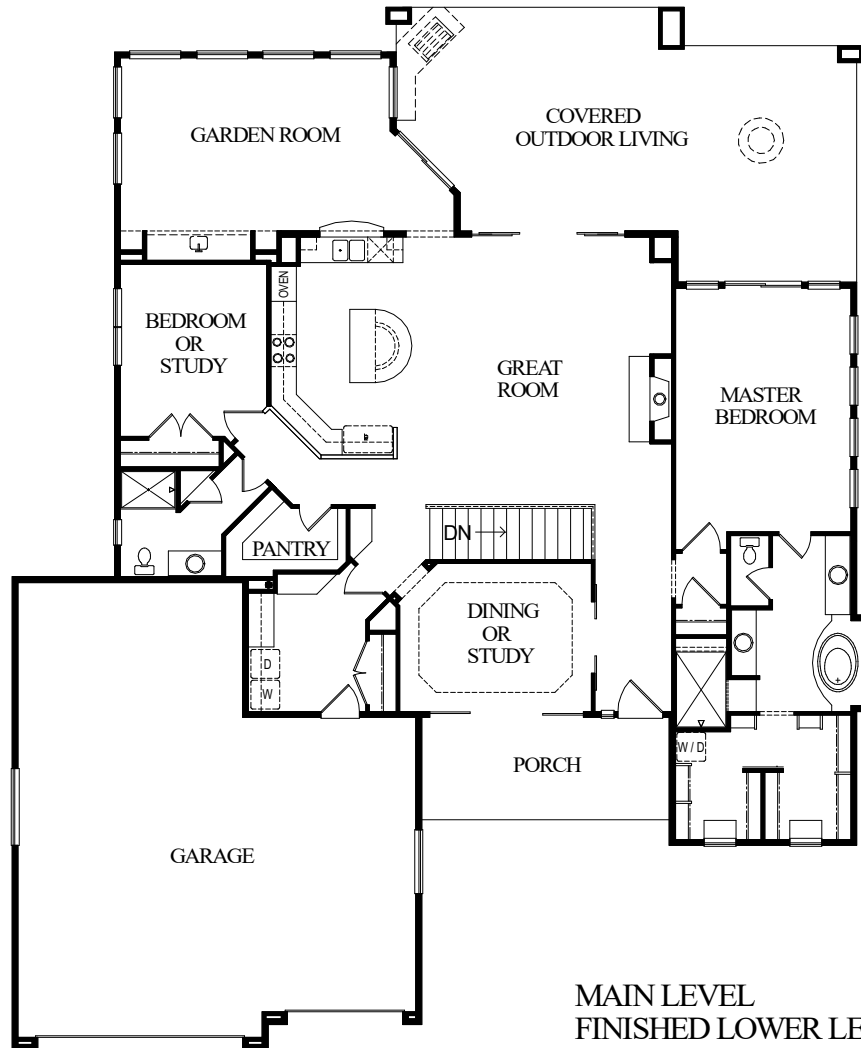

THE BEAUMONT

MAIN LEVEL	2,524
FINISHED LOWER LEVEL	1,909
TOTAL FINISHED	4,433
TOTAL	5,048
GARAGE	1,002
COVERED PATIO	600