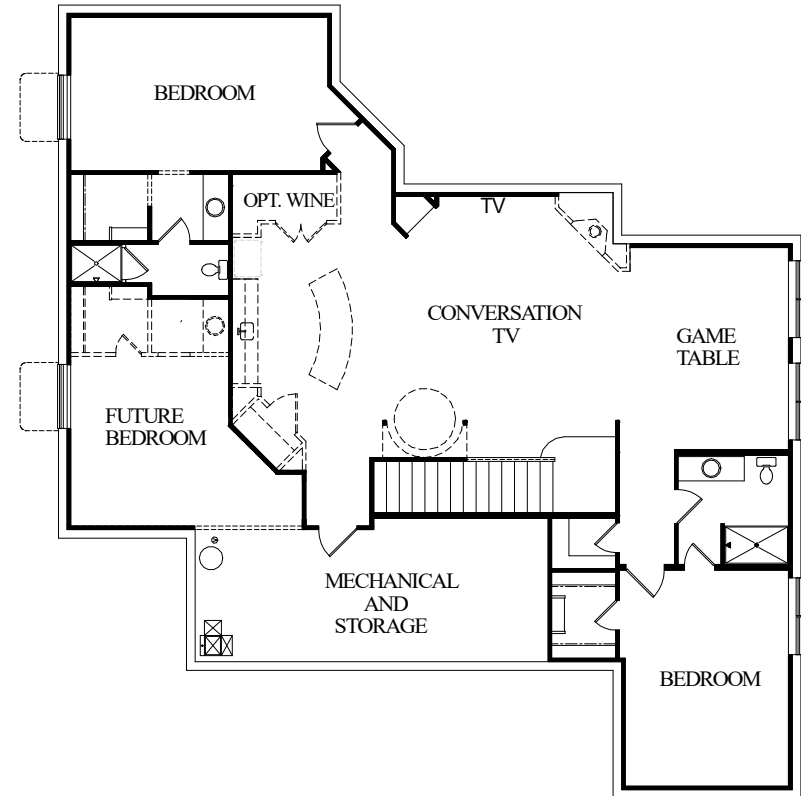

THE BEAUMONT

MAIN LEVEL	2,524
FINISHED LOWER LEVEL	1,909
TOTAL FINISHED	4,433
TOTAL	5,048
GARAGE	1,002
COVERED PATIO	600