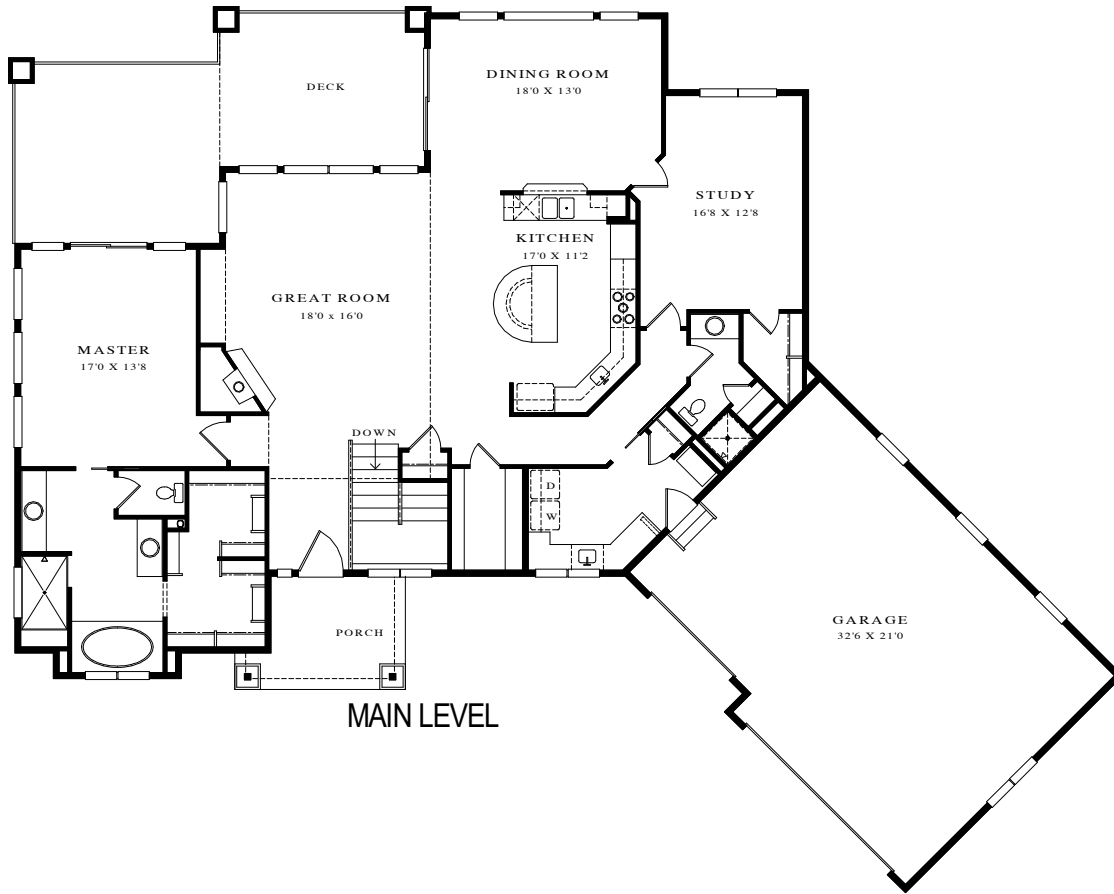

THE WINGATE

MAIN LEVEL	2,220
FINISHED LOWER LEVEL	1,860
TOTAL FINISHED	4,080
TOTAL	4,440

Alliance
BUILDERS

OPTIONAL FEATURES AND FINISHES MAY BE SHOWN ON THIS FLOOR PLAN