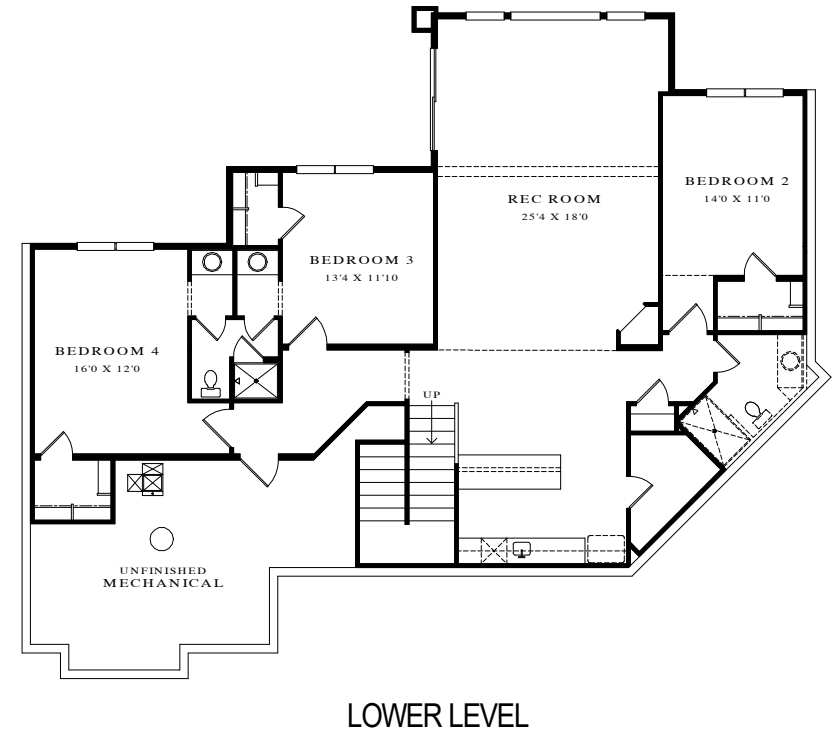

THE WINGATE

MAIN LEVEL	2,220
FINISHED LOWER LEVEL	1,860
TOTAL FINISHED	4,080
TOTAL	4,440

Alliance
BUILDERS

OPTIONAL FEATURES AND FINISHES MAY BE SHOWN ON THIS FLOOR PLAN