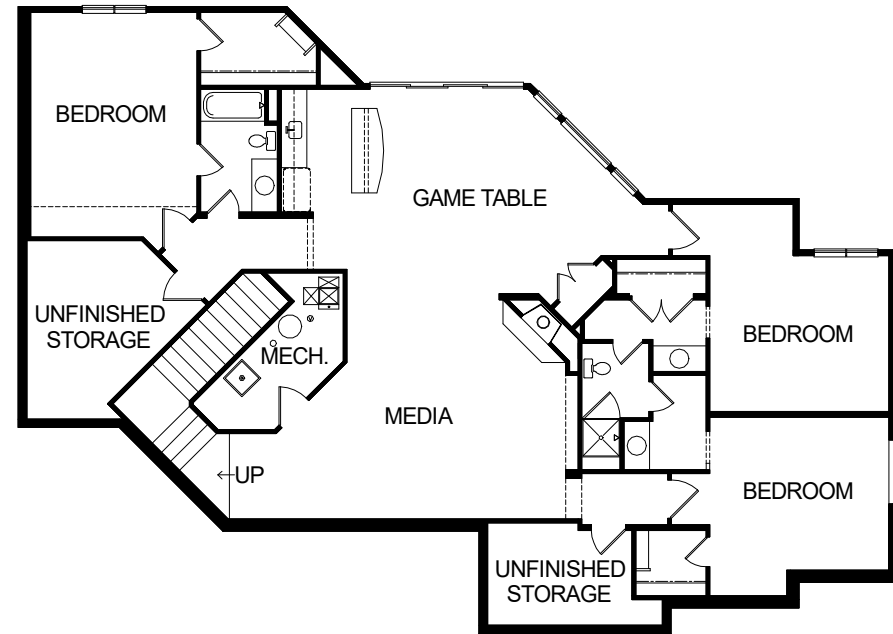

THE STONEHILL

MAIN LEVEL	2,450
FINISHED LOWER	2,075
TOTAL FINISHED	4,525
TOTAL	4,873

Alliance
BUILDERS

OPTIONAL FEATURES AND FINISHES MAY BE SHOWN ON THIS FLOOR PLAN