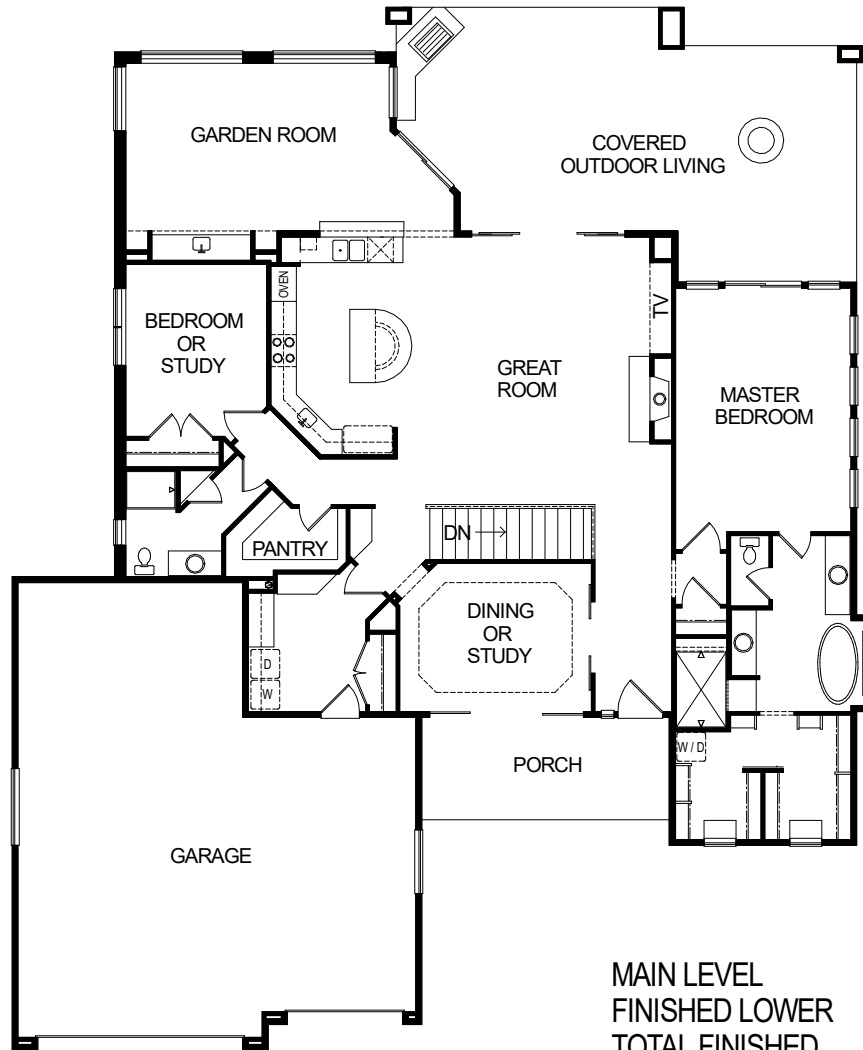

# THE BEAUMONT

MAIN LEVEL	2,524
FINISHED LOWER	2,204
TOTAL FINISHED	4,728
TOTAL	5,048

*Alliance*  
BUILDERS

OPTIONAL FEATURES AND FINISHES MAY BE SHOWN ON THIS FLOOR PLAN