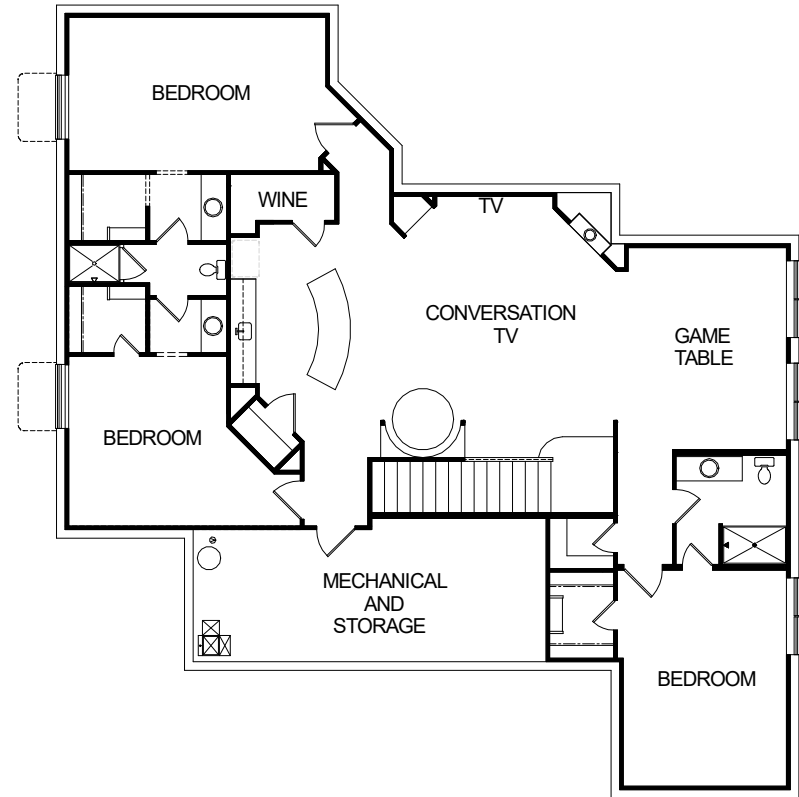

# THE BEAUMONT

MAIN LEVEL	2,524
FINISHED LOWER	2,204
TOTAL FINISHED	4,728
TOTAL	5,048

*Alliance*  
BUILDERS

OPTIONAL FEATURES AND FINISHES MAY BE SHOWN ON THIS FLOOR PLAN